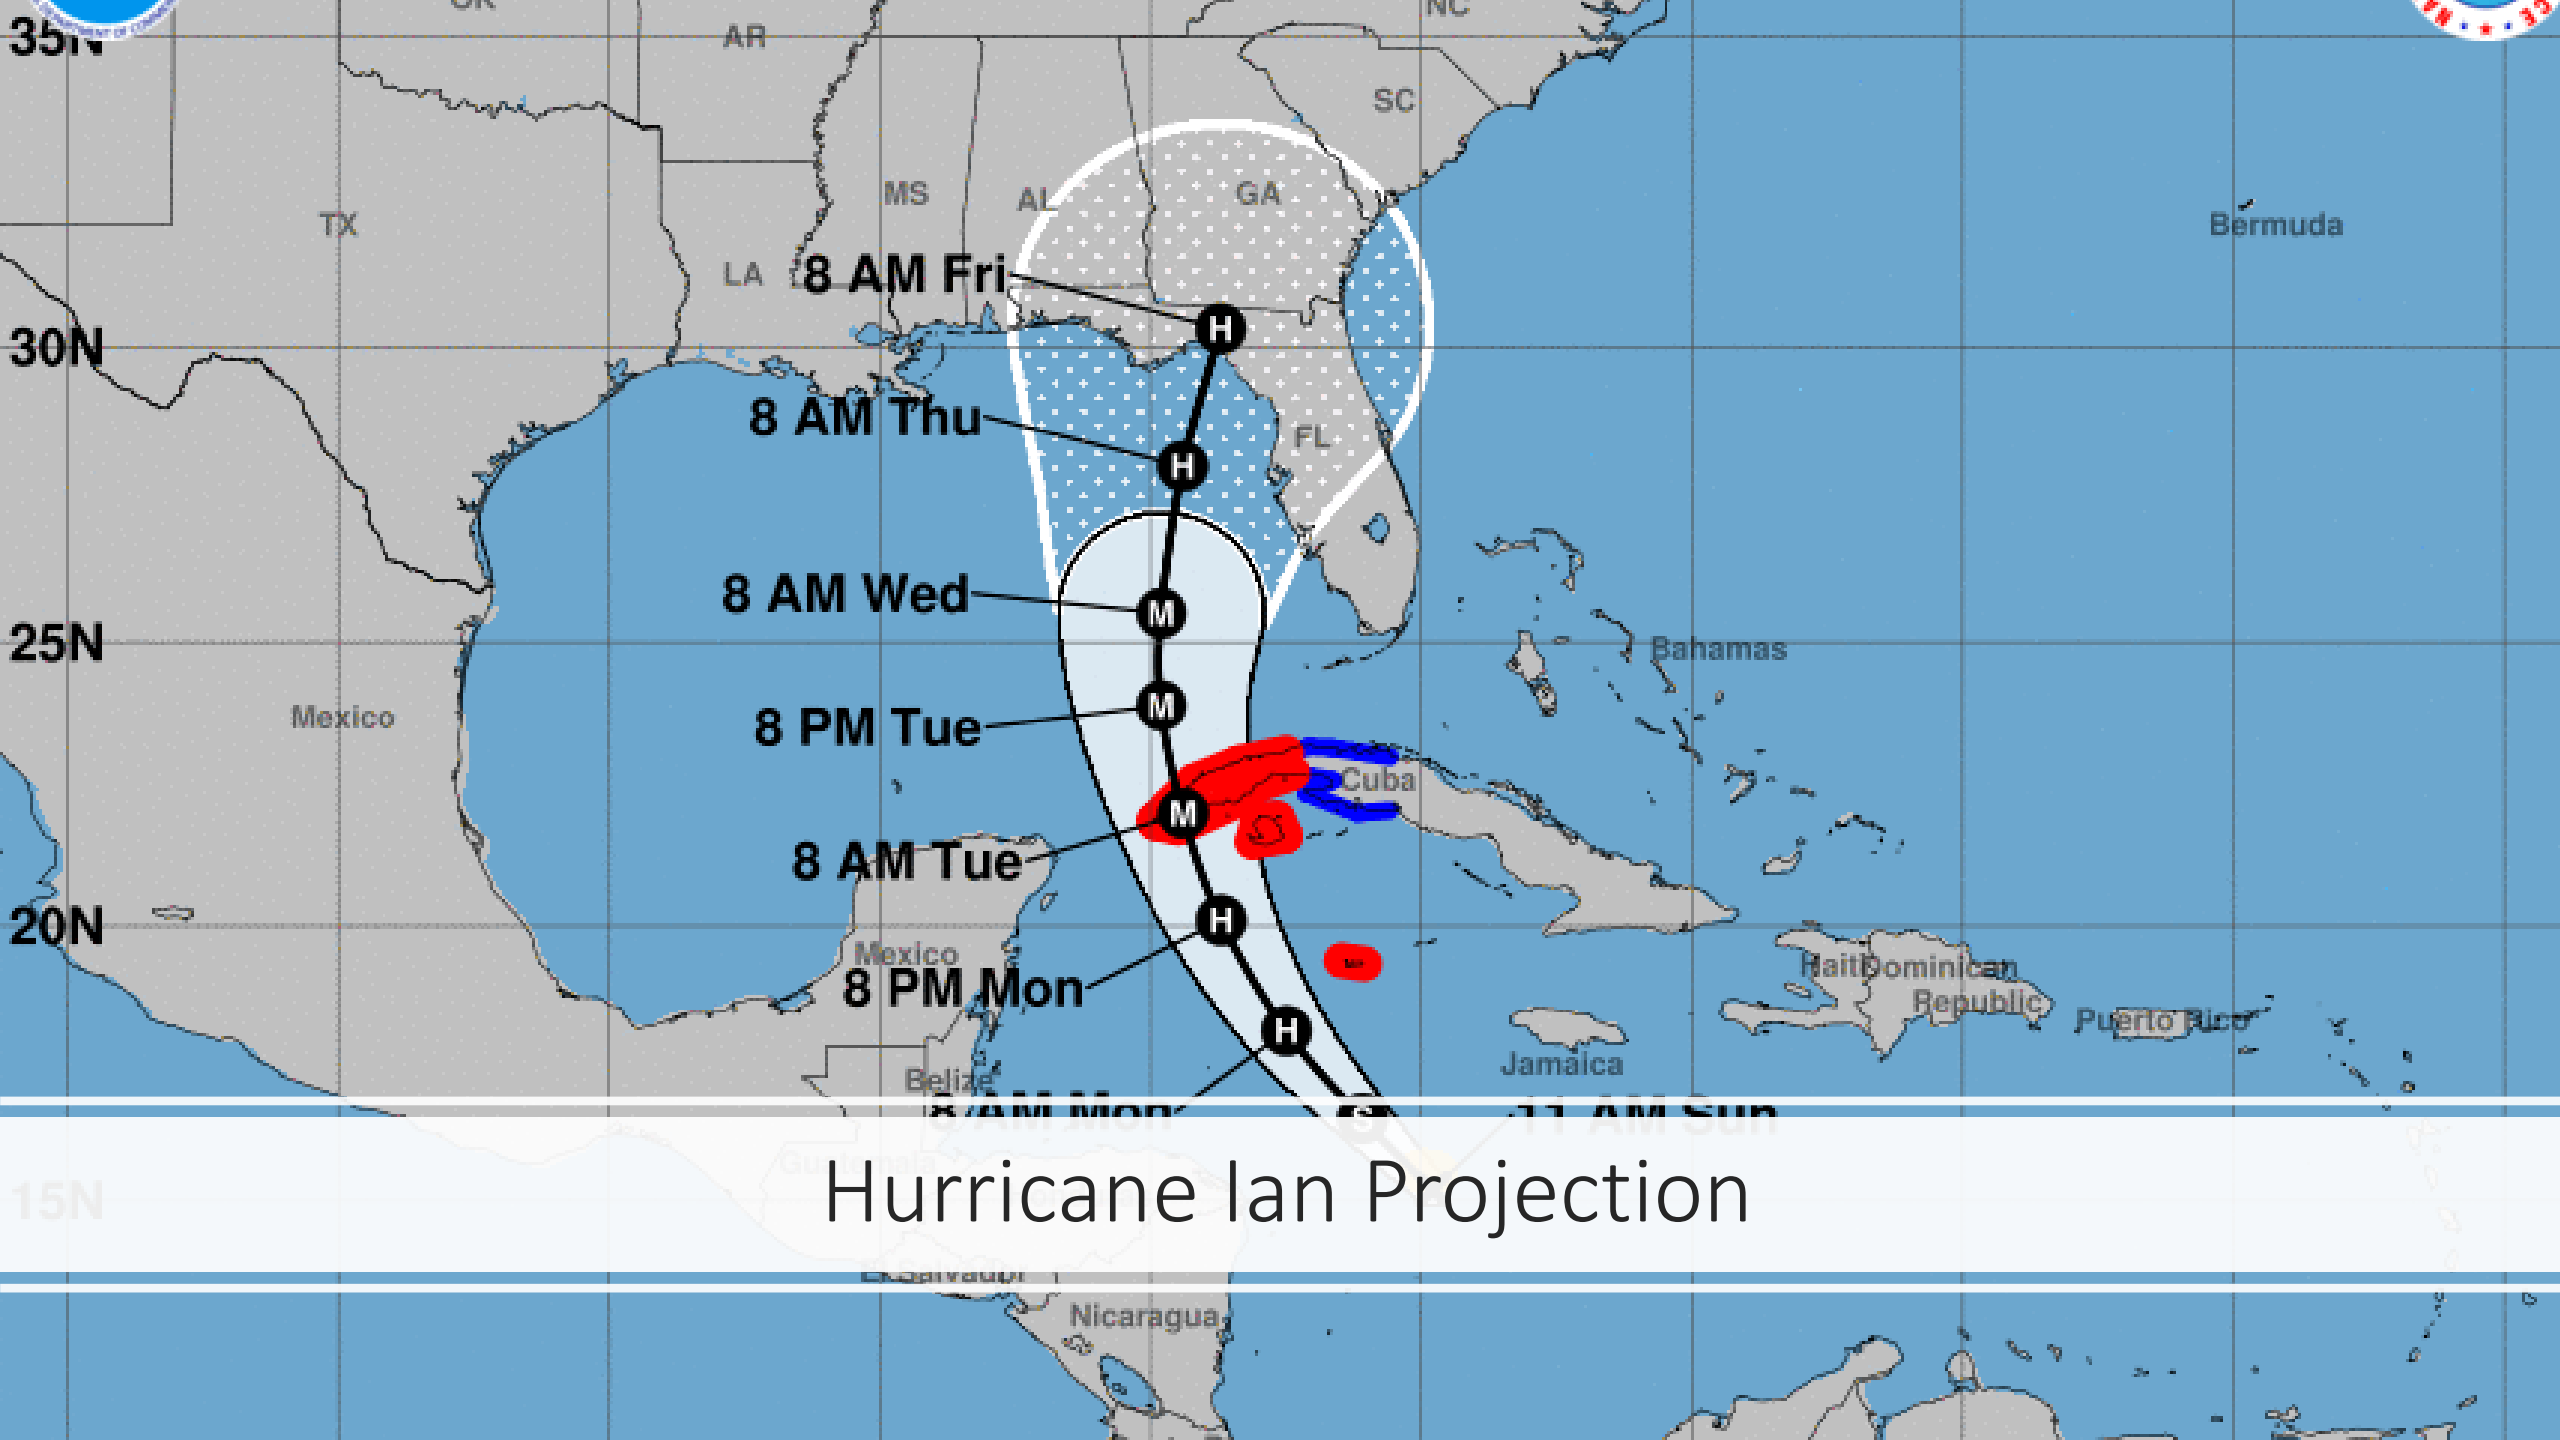

Hurricane Ian Projection