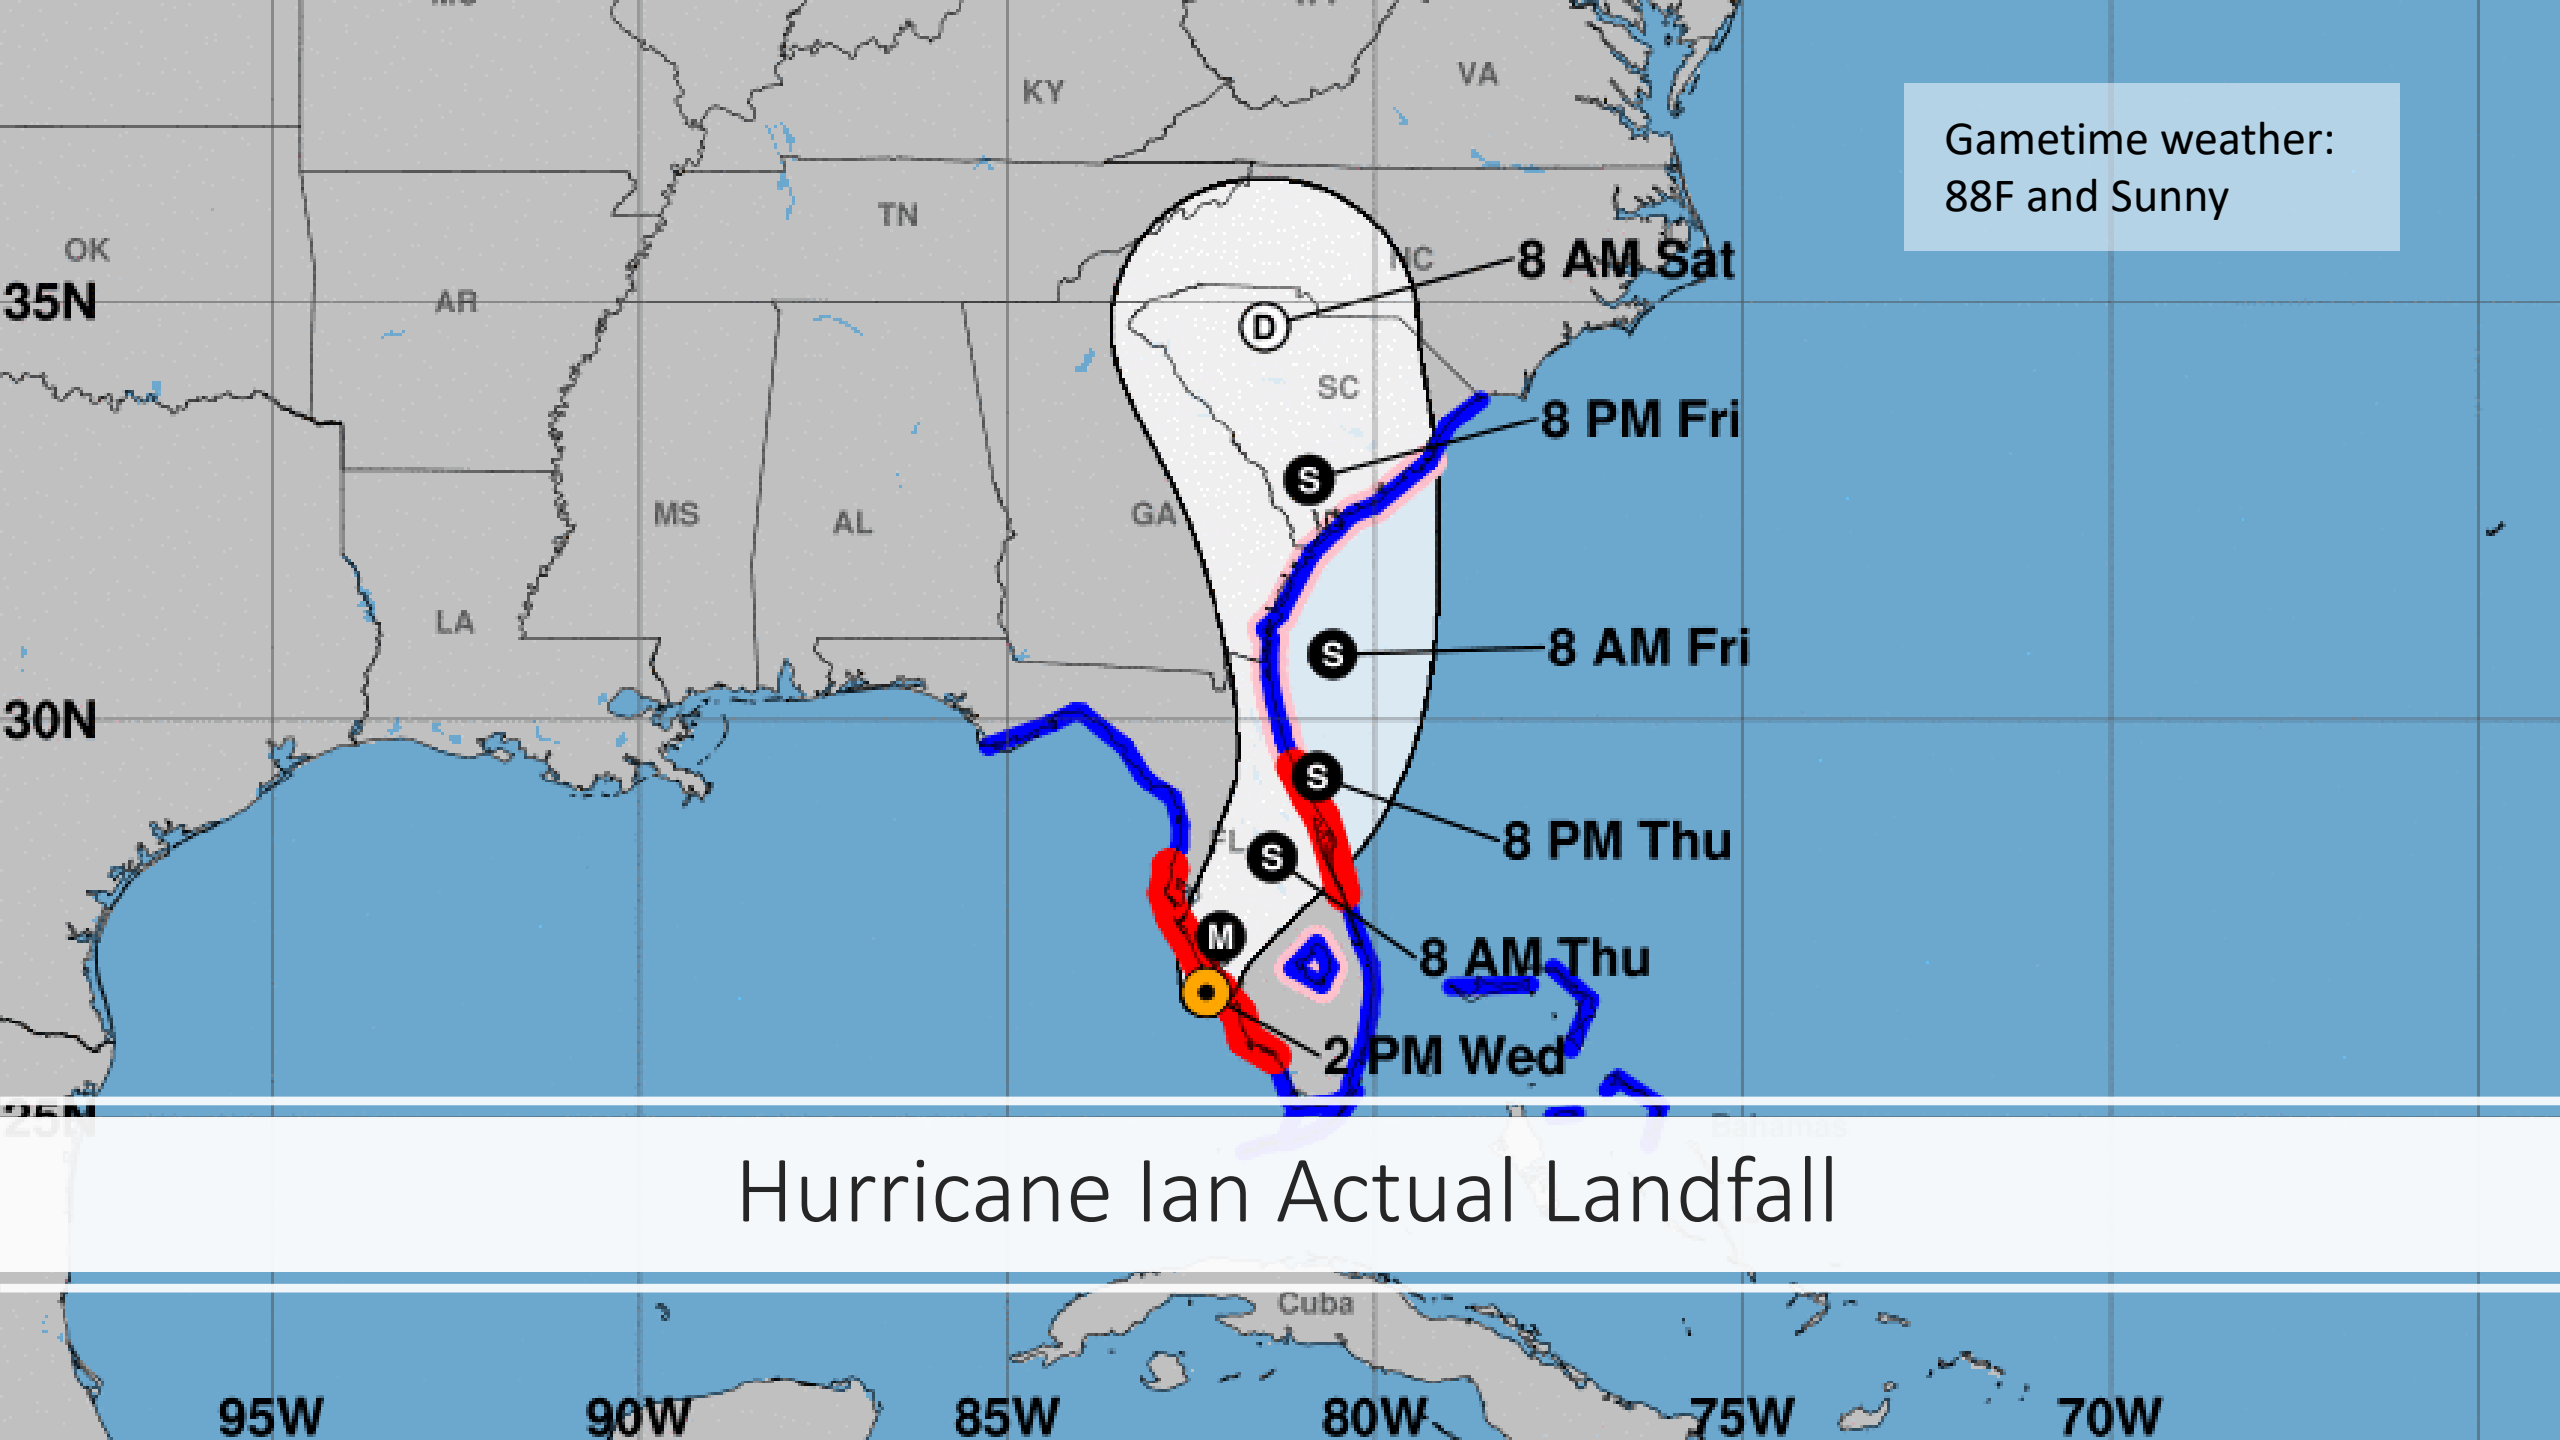

Gametime weather:
88F and Sunny

8 AM Sat

8 PM Fri

8 AM Fri

8 PM Thu

8 AM Thu

2 PM Wed

Hurricane Ian Actual Landfall

95W

90W

85W

80W

75W

70W